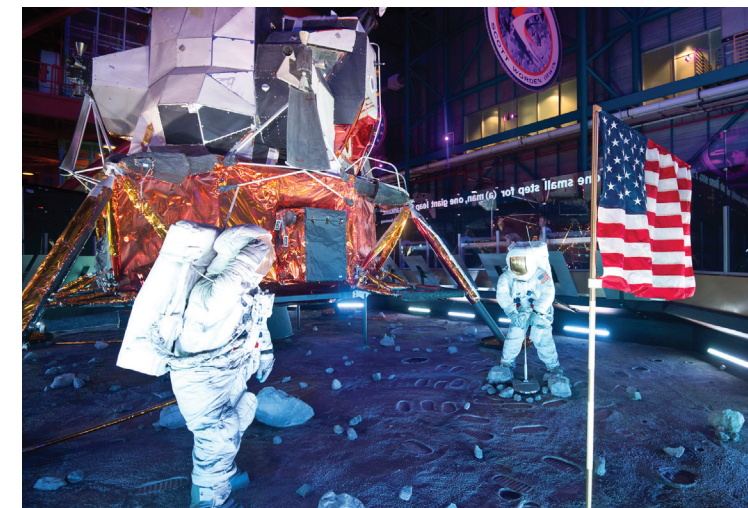

ASTRONAUTS MEET HERE

Sometimes, you just want to get out of the office! Find inspiration where hundreds of astronauts have left the planet, and where future space explorers will eventually continue beyond Earth's orbit. The conference facility can be used in its full capacity as one room or converted into separate functional rooms with each supported by a multimedia system and full-service kitchen staffed by an award-winning chef.

APOLLO/ SATURN V CENTER CONFERENCE ROOM

No place on Earth leaves a grander impression at the Apollo/Saturn V Center. The conference room is a retro-inspired venue, once utilized for only NASA executives.

The conference room overlooks the Apollo/Saturn V Center's main attraction: a real 363-foot long Saturn V rocket. Guests can also go outside onto the patio to enjoy a view of the launch pads across the Banana Creek. Located upstairs, this venue ensures privacy with unparalleled bird's eye views.

Guests can explore the Apollo/Saturn V Center on their own. The facility pays homage to the people and machines that made the improbable possible and the future seem bigger than we ever dared to dream.

CAPACITY

Reception: 50 people

Seated: 24 people