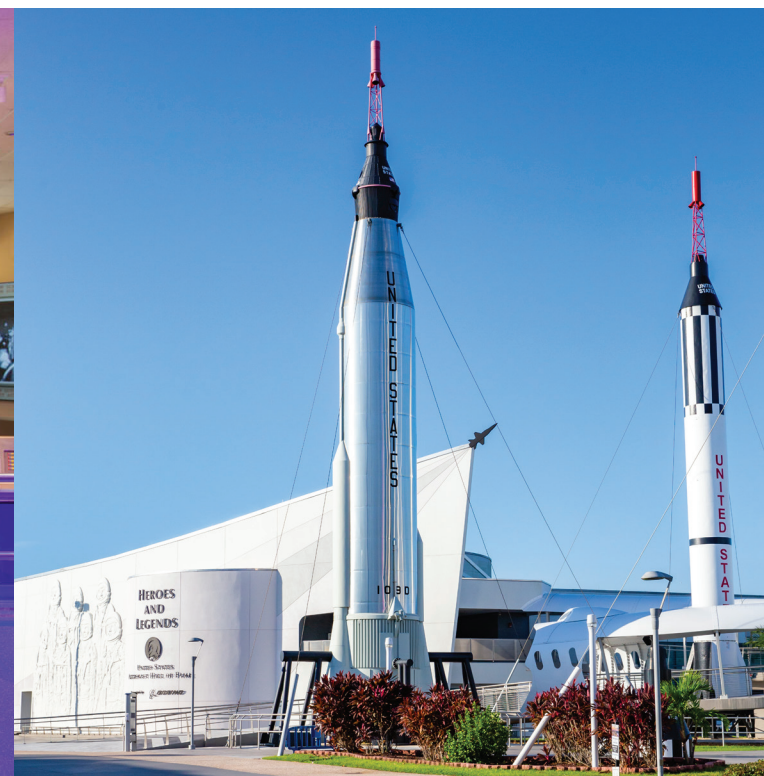

Gateway™: The Deep Space Launch Complex

Explore the future of space travel and learn what is happening right now in our space program during your next reception. In this bold new attraction, see the visionary designs paving the way of human deep space travel and discover the current cutting-edge space exploration innovations from NASA and commercial partners. Then, enter the spaceport of the future, Spaceport KSC. With your commander steering the path, launch aboard one of four unique deep-space journeys during an immersive ride. Gateway's stunning and modern spacecraft, simulators and exhibits are sure to evoke excitement for the next steps in human discovery.

Remember the early space missions at the Heroes & Legends Conference Facility, surrounded by the larger-than-life Rocket Garden. The pioneering spirit of America's early space explorers makes a stirring impression. Groups can draw inspiration from both the setting and the accomplishments it celebrates. Located behind Heroes & Legends featuring the U.S. Astronaut Hall of Fame presented by Boeing, this venue is steeped in the excitement of early space exploration and details of the pioneering astronauts that took us there.